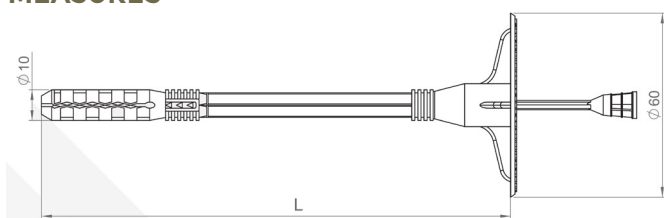

MEASURES

CERTIFICATES

ETA-10/0214

RMT INSULATION

ADRESS: POLÍGON INDUSTRIAL CAN MAGRE
C/ NARCÍS MONTURIOL 20-22
08187 – SANTA EULALIA DE RONÇANA
BARCELONA (SPAIN)
PHONE: +34 93 844 89 78
E-MAIL: INFO@RMTINSULATION.COM

CALCULATE
BUDGET

VISIT OUR
WEBSITE